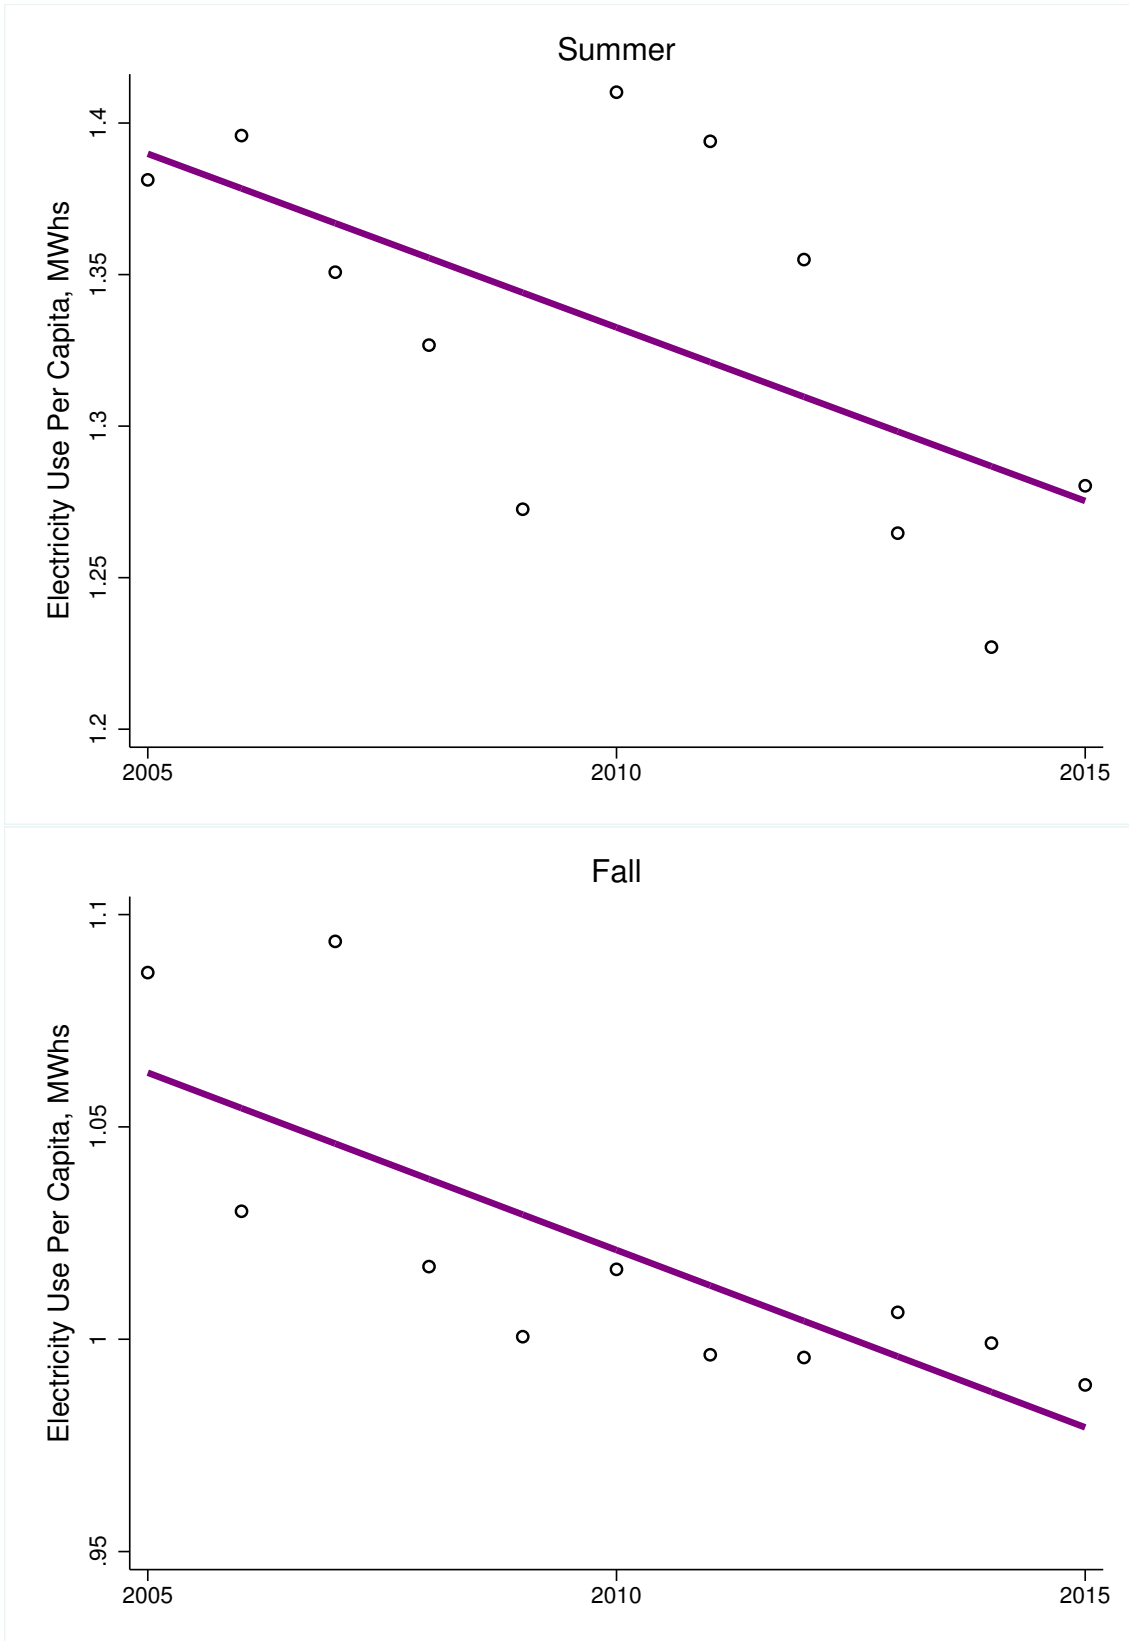

Submission Number:EB-17-00365

Appendix

Appendix Figure 1: Total U.S. Household Electricity Use in MWhs

Appendix Figure 2: U.S. Household Electricity Use Per Capita, By Season

Appendix Figure 3: U.S. Household Electricity Use Per Capita, By Season

Appendix Figure 4: Trend By Season 2005-2015

Appendix Figure 5: Trend By Season 2005-2015