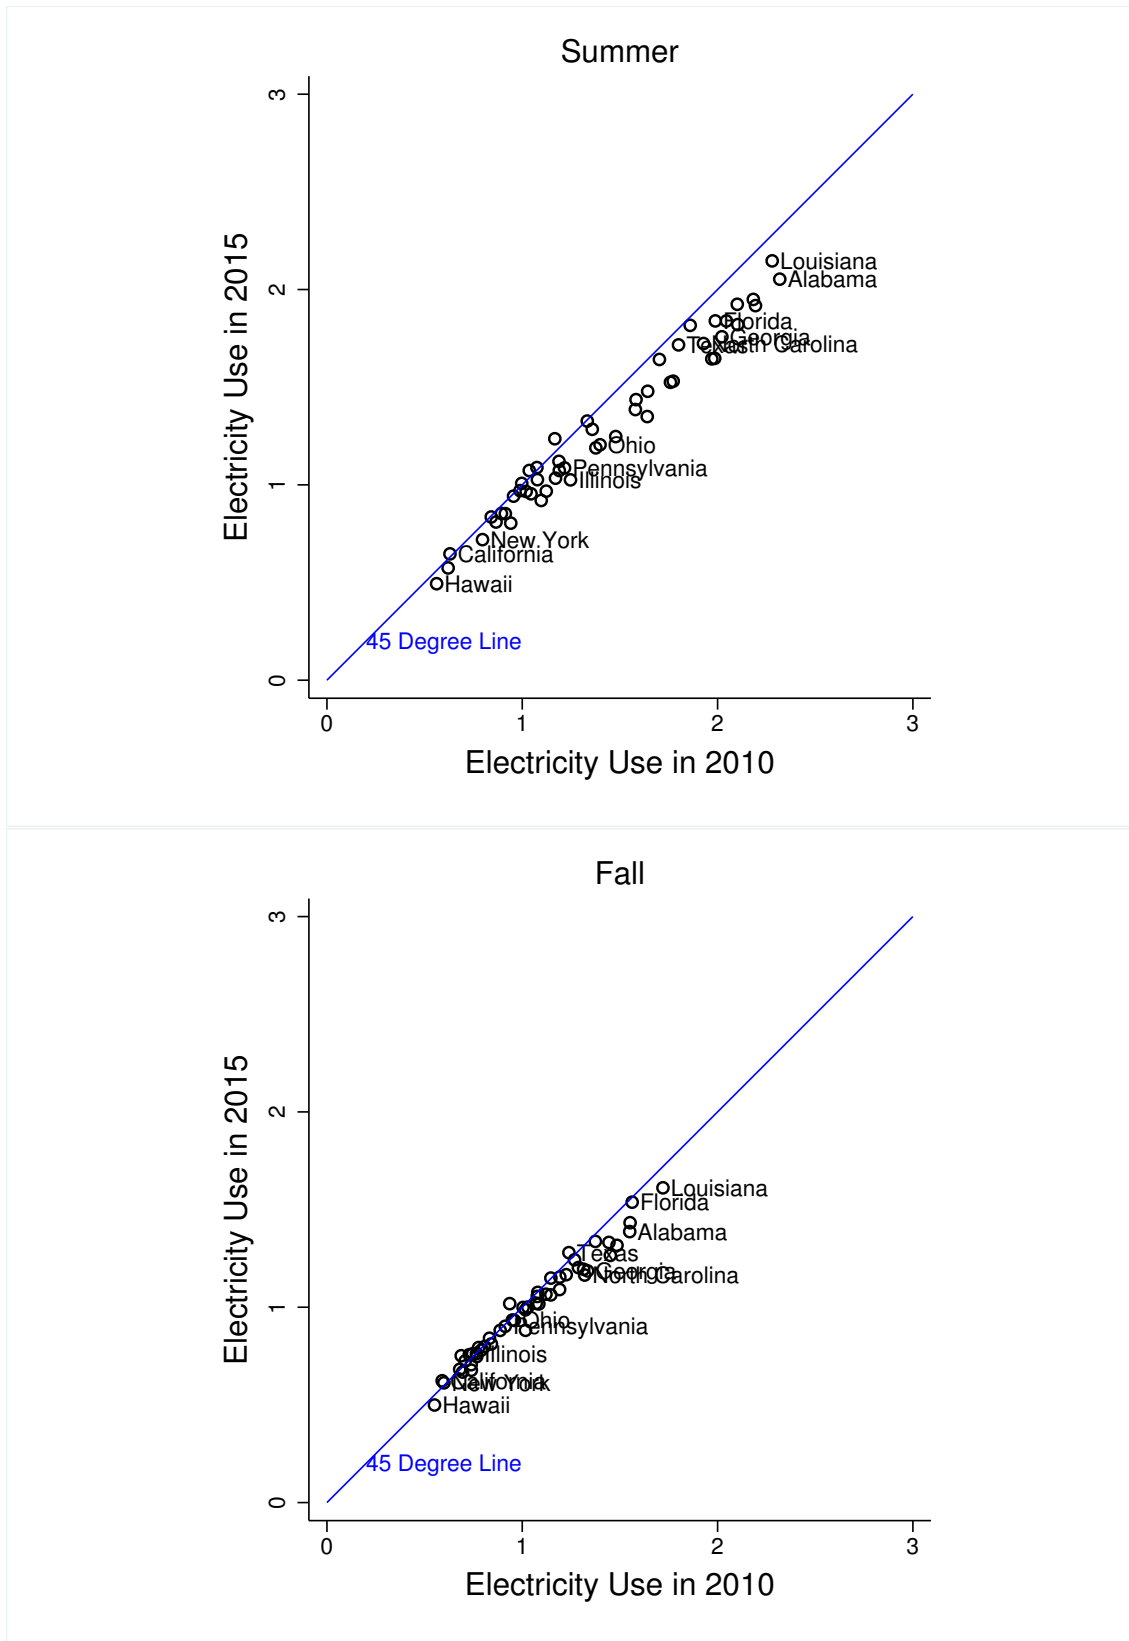

Submission Number:EB-17-00365

Appendix

Appendix Figure 1: Total U.S. Household Electricity Use in MWhs

Appendix Figure 2: U.S. Household Electricity Use Per Capita, By Season

Appendix Figure 3: U.S. Household Electricity Use Per Capita, By Season

Appendix Figure 4: Trend By Season 2005-2015

Appendix Figure 5: Trend By Season 2005-2015