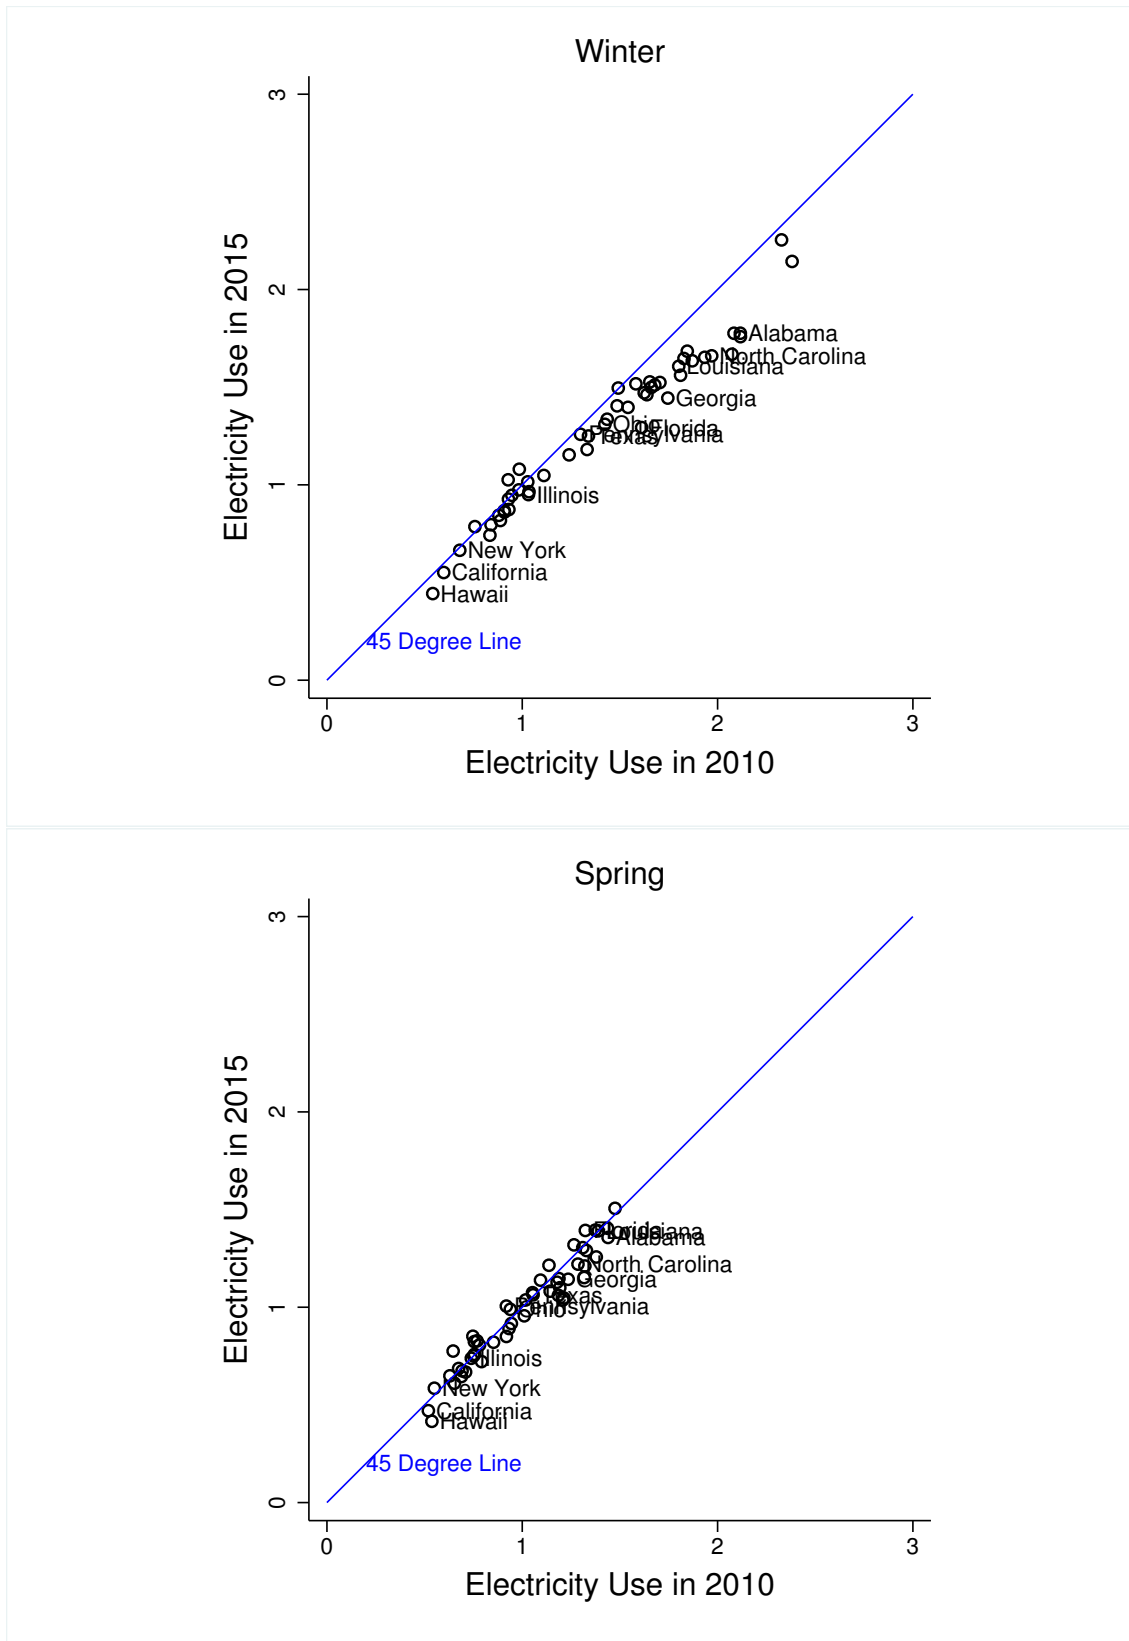

Submission Number:EB-17-00365

Appendix

Appendix Figure 1: Total U.S. Household Electricity Use in MWhs

Appendix Figure 2: U.S. Household Electricity Use Per Capita, By Season

Appendix Figure 3: U.S. Household Electricity Use Per Capita, By Season

Appendix Figure 4: Trend By Season 2005-2015

Appendix Figure 5: Trend By Season 2005-2015